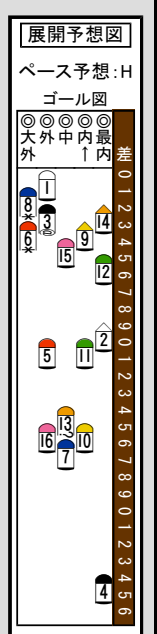

Table with columns for race number (16-1), horse name, jockey, and other details. Includes names like ウェスターランド, ラインルーフ, サンライズソア, etc.

Table with columns for horse number, name, sex, age, and color. Includes names like ムーンクレスト, オメガパフューム, ヨシオ, etc.

Main data table containing performance statistics for each horse, including win/loss records, race times, and other metrics. Columns include horse number, name, and various performance indicators.

IDM (Information Data Matrix) table providing detailed performance data for each horse, including win/loss percentages and other statistical measures.

競走成績欄の説明 (Race Results Section Explanation) table providing a legend for symbols and codes used in the race results, such as win/loss indicators and horse status.

万全を期す為、当日の発走時刻、出走馬、斤量、騎手、枠順等は、JRA発行のものと同照してください。本紙からの複製、転載、システムの転用を禁ずる。