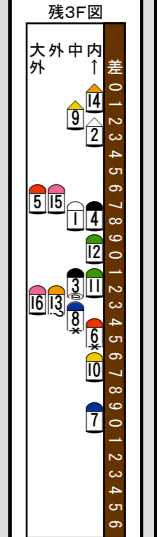

Table with columns for race number (16-1), horse name, jockey, and other details. Includes names like ウェスターランド, ラインルーフ, サンライズソア, etc.

Table with columns for horse number, name, sex, age, and color. Includes names like ムーンクレスト, オメガパフューム, ヨシオ, etc.

Main data table containing performance statistics for each horse, including win/loss records, race times, and other metrics. Columns include horse number, name, and various performance indicators.

IDM (Information Data Matrix) table providing detailed performance data for each horse, including win/loss percentages and other statistical measures.

競走成績欄の説明 (Race Results Section Explanation) table providing a legend for symbols and codes used in the race results, such as win/loss indicators and horse status.

万全を期す為、当日の発走時刻、出走馬、斤量、騎手、枠順等は、JRA発行のものと同照してください。本紙からの複製、転載、システムの転用を禁ずる。