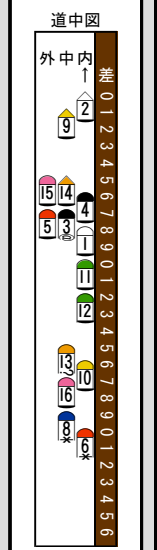

Table with columns for race number (16-1), horse name, jockey, and other details. Includes names like ウェスターランド, ラインルーフ, サンライズソア, etc.

Table with columns for horse number, name, sex, age, and color. Includes names like ムーンクレスト, オメガパフューム, ヨシオ, etc.

Main data table containing performance statistics for each horse, including win/loss records, race times, and other metrics. Columns include horse number, name, and various performance indicators.

IDM (Information Data Matrix) table providing detailed performance data for each horse, including win/loss percentages and other statistical measures.

競走成績欄の説明 (Race Results Section Explanation) table providing a legend for symbols and codes used in the race results, such as win/loss indicators and horse status.

万全を期す為、当日の発走時刻、出走馬、斤量、騎手、枠順等は、JRA発行のものと同照してください。本紙からの複製、転載、システムの転用を禁ずる。