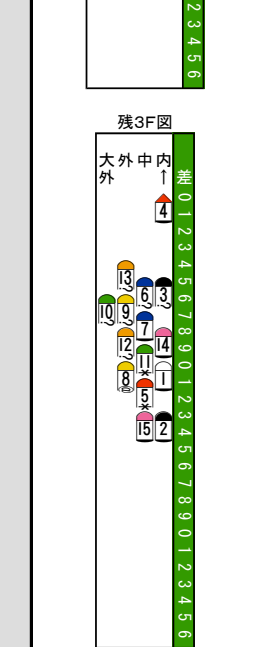

Main race table with columns for race number (15-1), horse name, jockey, and other details.

馬番 (Horse Number) table with columns for horse name, sex, age, weight, and other statistics.

馬番別連対率 (Horse Number by Pairing Rate) table showing performance metrics for various horses.

IDM (Information) table providing detailed data for each horse, including training and performance records.

Main race results table with columns for race number, horse name, jockey, and final performance data.

競走成績欄の説明 (Race Results Section Explanation) table detailing the meaning of various symbols and codes used in the race results.

万全を期す為、当日の発走時刻、出走馬、斤量、騎手、枠順等は、JRA発行のものに照合してください。本紙からの複製、転載、システムの転用を禁ずる。