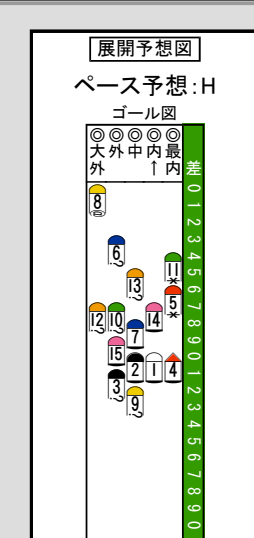

Main race table with columns for race number (15-1), horse name, jockey, and other details.

馬番 (Horse Number) table with columns for horse name, sex, age, weight, and other statistics.

馬番別連対率 (Horse Number by Pairing Rate) table showing performance metrics for various horses.

IDM (Information) table providing detailed data for each horse, including training and performance records.

Main race results table with columns for race number, horse name, jockey, and final performance data.

競走成績欄の説明 (Race Results Section Explanation) table detailing the meaning of various symbols and codes used in the race results.

万全を期す為、当日の発走時刻、出走馬、斤量、騎手、枠順等は、JRA発行のものに照合してください。本紙からの複製、転載、システムの転用を禁ずる。