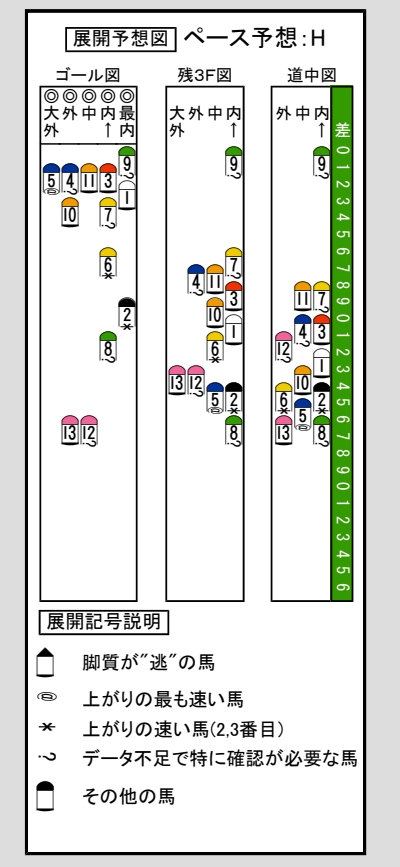

Main race results table with columns for race number (1-13), horse name, jockey, and various performance metrics like win/loss, odds, and time.

馬番別連対率 (Horse number by pair rate) table showing win/loss and pair rates for various horse numbers.

角度 (Angle) and 馬体コード表 (Horse body code table) sections. Includes a grid for horse body types and a list of names for different body types.

競走成績欄の説明 (Race results section explanation) table detailing symbols and abbreviations used in the race results.