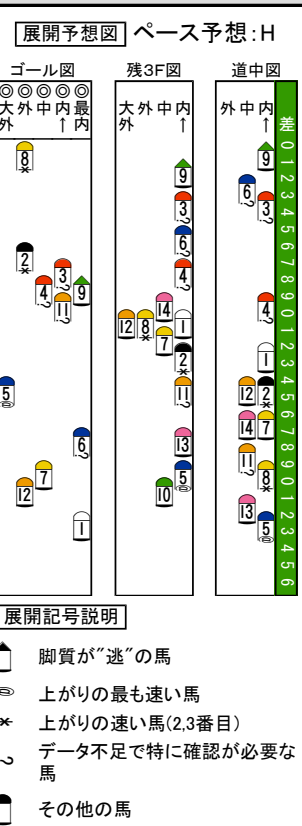

Table showing horse numbers and their corresponding odds for the race.

Main table containing race details for 14 horses, including names, jockeys, trainers, and performance data.

Table with columns for horse number, name, sex, age, weight, and other statistics.

Table with columns for '表示' (display) and '名称' (name) for various metrics like '気配コード表' and '馬体コード表'.

Table with columns for '表示' and '名称' for various metrics, including '競走成績欄の説明'.

万全を期す為、当日の発走時刻、出走馬、斤量、騎手、枠順等は、JRA発行のものと同様とさせていただきます。本紙からの複製、転載、システムの転用を禁じます。