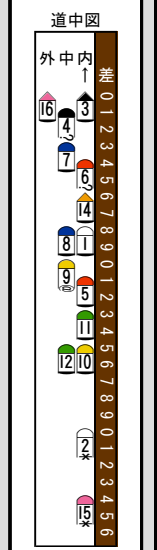

Table showing horse numbers and their corresponding odds for the race.

Main race table with columns for horse number, name, jockey, and various performance statistics.

Table with columns for horse number, name, and other details.

Table with columns for horse number, name, and various performance statistics.

Table with columns for horse number, name, and other details.

Main race table with columns for horse number, name, jockey, and various performance statistics.

Table with columns for horse number, name, and other details.

展開記号説明 (Race Development Symbol Explanation) listing various symbols and their meanings.

万全を期す為、当日の発走時刻、出走馬、斤量、騎手、枠順等は、JRA発行のものと同照してください。本紙からの複製、転載、システムの転用を禁ずる。