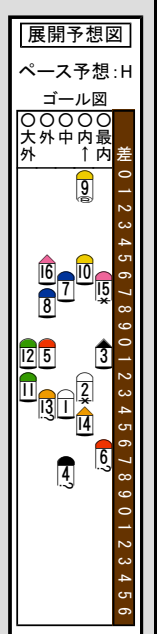

Table showing horse numbers and their corresponding odds for the race.

Main race table with columns for horse number, name, jockey, and various performance statistics.

Table with columns for horse number, name, and other details.

Table with columns for horse number, name, and various performance statistics.

Table with columns for horse number, name, and other details.

Main race table with columns for horse number, name, jockey, and various performance statistics.

Table with columns for horse number, name, and other details.

展開記号説明 (Race Development Symbol Explanation) listing various symbols and their meanings.

万全を期す為、当日の発走時刻、出走馬、斤量、騎手、枠順等は、JRA発行のものと同照してください。本紙からの複製、転載、システムの転用を禁ずる。