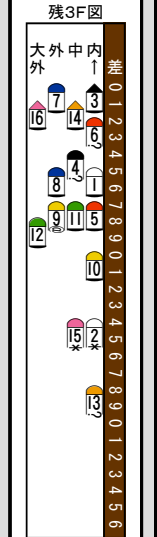

Table showing horse numbers and their corresponding odds for the race.

Main race table with columns for horse number, name, jockey, and various performance statistics.

Table with columns for horse number, name, and other details.

Table with columns for horse number, name, and various performance statistics.

Table with columns for horse number, name, and other details.

Main race table with columns for horse number, name, jockey, and various performance statistics.

Table with columns for horse number, name, and other details.

展開記号説明 (Race Development Symbol Explanation) listing various symbols and their meanings.

万全を期す為、当日の発走時刻、出走馬、斤量、騎手、枠順等は、JRA発行のものと同照してください。本紙からの複製、転載、システムの転用を禁ずる。