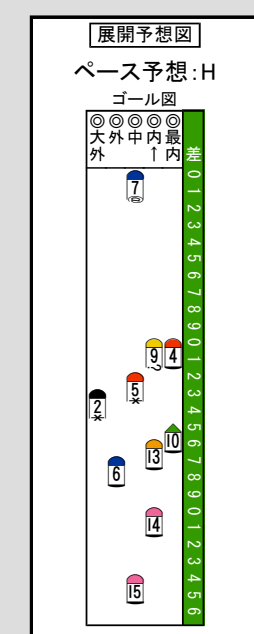

Table showing horse numbers and their respective pair rates for the race.

Main race card table listing horses, jockeys, and their statistics. Includes columns for horse number, name, jockey, and various performance metrics.

Table with columns for horse name, parentage, sex, age, weight, and other details.

Table containing detailed performance data, including race times, margins, and historical results for each horse.

Table with columns for 'IDM' (Information Document) and '過去成績集計' (Past Performance Summary).

Large table listing various race results, including horse names, jockeys, and their performance in different races.

Table with columns for '競走成績欄の説明' (Race Results Section Explanation) and '道中図' (Race Progress Diagram).