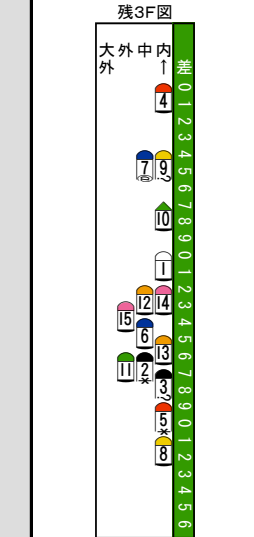

Table showing horse numbers and their respective pair rates for the race.

Main race card table listing horses, jockeys, and their statistics. Includes columns for horse number, name, jockey, and various performance metrics.

Table with columns for horse name, parentage, sex, age, weight, and other details.

Table containing detailed performance data, including race times, margins, and historical results for each horse.

Table with columns for 'IDM' (Information Document) and '過去成績集計' (Past Performance Summary).

Large table listing various race results, including horse names, jockeys, and their performance in different races.

Table with columns for '競走成績欄の説明' (Race Results Section Explanation) and '道中図' (Race Progress Diagram).