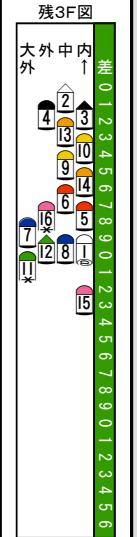

Table with columns for race number (16-1), horse name, jockey, and other details. Includes names like キヤスハリ、ライジン、アマノガワ, etc.

Table with columns for horse number, name, parentage, sex, age, and color. Includes names like コーラルプリンセス, ツツク, アエロリット, etc.

Table with columns for race number (47-40), horse name, jockey, and other details. Includes names like キヤスハリ, ライジン, アマノガワ, etc.

Table with columns for horse number, name, parentage, sex, age, and color. Includes names like コーラルプリンセス, ツツク, アエロリット, etc.

Main table with columns for race number (828-1), horse name, jockey, and other details. Includes names like 新馬2, 新馬, 新馬, etc.

Table with columns for horse number, name, parentage, sex, age, and color. Includes names like 新馬, 新馬, 新馬, etc.