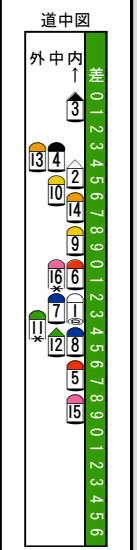

Table with columns for race number (16-1), horse name, jockey, and other details. Includes names like キヤスハリ、ライジン、アマノガワ, etc.

Table with columns for horse number, name, parentage, sex, age, and color. Includes names like コーラルプリンセス, ツツク, アエロリット, etc.

Table with columns for race number (47-40), horse name, jockey, and other details. Includes names like キヤスハリ, ライジン, アマノガワ, etc.

Table with columns for horse number, name, parentage, sex, age, and color. Includes names like コーラルプリンセス, ツツク, アエロリット, etc.

Main table with columns for race number (828-1), horse name, jockey, and other details. Includes names like 新馬2, 新馬, 新馬, etc.

Table with columns for horse number, name, parentage, sex, age, and color. Includes names like 新馬, 新馬, 新馬, etc.