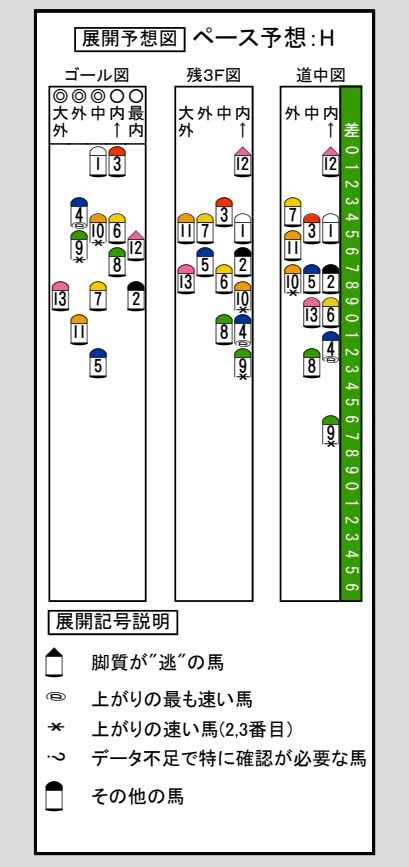

Main race table with columns for race number (1-13), horse name, jockey, weight, and various performance metrics. Includes sub-sections for '競走成績欄の説明' (Race Results Explanation) and '展開予想図' (Race Scenario Diagram).

馬体コード表 (Horse Body Code Table) and 気配コード表 (Mood Code Table). The first table maps body types (大, 中, 小, 細) to specific characteristics (大立, 中立, etc.). The second table maps mood levels (平, 不安定) to general descriptions (平凡, 不安定).