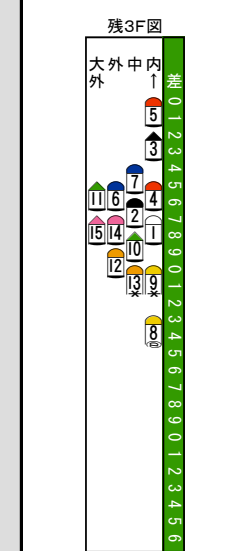

Table with columns for race numbers (15-1) and horse names (e.g., ドリームアロー, テイエムヒツタマゲ, キョウウヘイ).

Table with columns for horse statistics including age, sex, weight, and performance metrics.

Main table with columns for horse names, jockeys, and detailed performance data across multiple races.

Table with columns for horse name, sex, age, weight, and performance metrics.

Table with columns for horse name, sex, age, weight, and performance metrics.

Table with columns for horse name, sex, age, weight, and performance metrics.