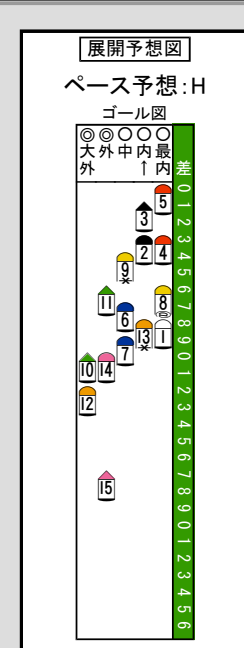

Table with columns for race numbers (15-1) and horse names (e.g., ドリームアロー, テイエムヒツタマゲ, キョウウヘイ).

Table with columns for horse statistics including age, sex, weight, and performance metrics.

Main table with columns for horse names, jockeys, and detailed performance data across multiple races.

Table with columns for horse name, sex, age, weight, and performance metrics.

Table with columns for horse name, sex, age, weight, and performance metrics.

Table with columns for horse name, sex, age, weight, and performance metrics.