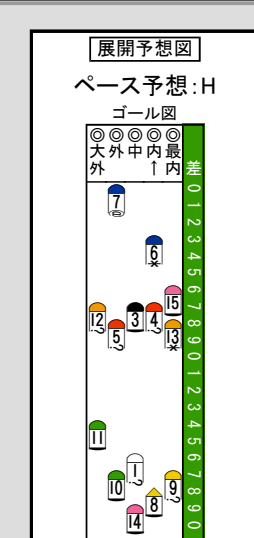

Table showing win and place rates for various horse numbers (1-15).

Main race card table with columns for horse number, name, jockey, and other details.

Table with columns for horse name, sex, age, weight, and other statistics.

Table containing various performance metrics and statistics for the horses.

Table with columns for 'IDM' (Information Document) and '情報' (Information).

Table with columns for '過去成績集計' (Past Performance Summary) and '競走成績欄の説明' (Race Performance Column Explanation).

Main table for race results and performance data, including columns for race number, horse name, jockey, and time.

Table with columns for '競走成績欄の説明' (Race Performance Column Explanation) and '道中図' (Track Diagram).