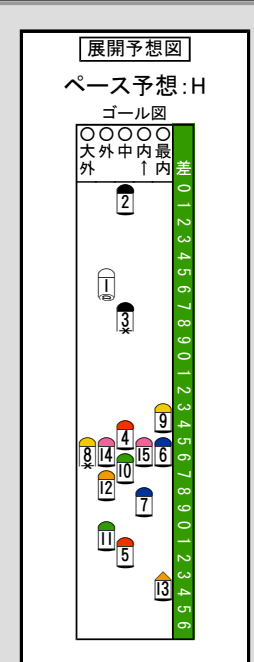

Main table containing race details, horse names, jockeys, and performance data for the 11th race of the 4th day in Kyoto.

Information table (IDM) providing detailed statistics for each horse, including base times, distances, and performance metrics.

展開記号説明 (Race Development Symbol Explanation) defining various symbols used in the diagrams and text.

万全を期す為、当日の発走時刻、出走馬、斤量、騎手、枠順等は、JRA発行のものに照合してください。本紙からの複製、転載、システムの転用を禁ずる。