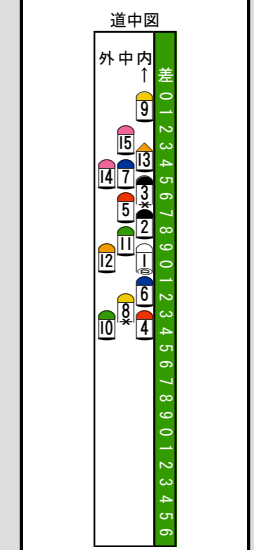

Main table containing race details, horse names, jockeys, and performance data for the 11th race of the 4th day in Kyoto.

Information table (IDM) providing detailed statistics for each horse, including base times, distances, and performance metrics.

展開記号説明 (Race Development Symbol Explanation) defining various symbols used in the diagrams and text.

万全を期す為、当日の発走時刻、出走馬、斤量、騎手、枠順等は、JRA発行のものに照合してください。本紙からの複製、転載、システムの転用を禁ずる。