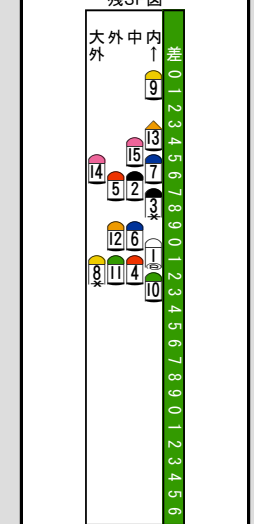

Main table containing race details, horse names, jockeys, and performance data for the 11th race of the 4th day in Kyoto.

Information table (IDM) providing detailed statistics for each horse, including base times, distances, and performance metrics.

展開記号説明 (Race Development Symbol Explanation) defining various symbols used in the diagrams and text.

万全を期す為、当日の発走時刻、出走馬、斤量、騎手、枠順等は、JRA発行のものに照合してください。本紙からの複製、転載、システムの転用を禁ずる。