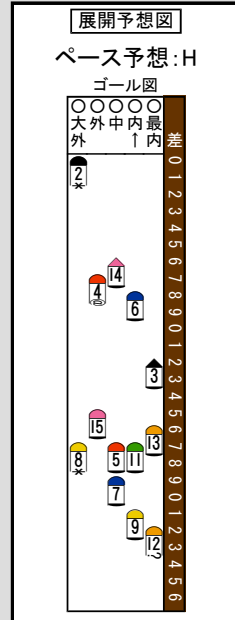

Table showing win and place rates for various horse numbers (1-16).

Main race card table with columns for horse number, name, jockey, and other details.

Table with columns for horse name, sex, age, weight, and other statistics.

Table containing detailed performance data, including past race results, distances, and times.

Table with columns for 'IDM' (Information Data Matrix) and '情報本紙' (Information Paper).

Main table for the second race, containing horse names, jockeys, and performance metrics.