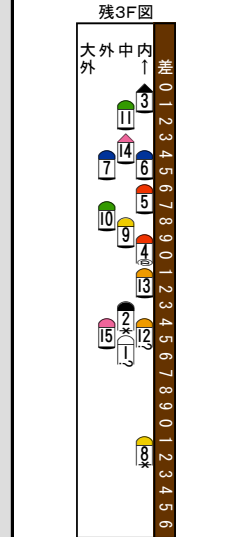

Table showing win and place rates for various horse numbers (1-16).

Main race card table with columns for horse number, name, jockey, and other details.

Table with columns for horse name, sex, age, weight, and other statistics.

Table containing detailed performance data, including past race results, distances, and times.

Table with columns for 'IDM' (Information Data Matrix) and '情報本紙' (Information Paper).

Main table for the second race, containing horse names, jockeys, and performance metrics.