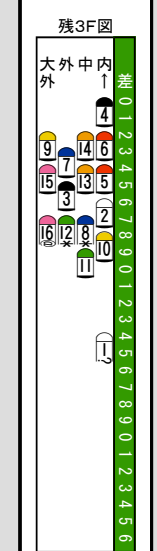

Main race table with columns for race number (16-1), horse name, jockey, and other details.

Table with columns for race number (41-32), horse name, jockey, and other details.

Table with columns for race number (16-1), horse name, jockey, and other details.

Table with columns for horse name, parent, and other details.

Table with columns for horse name, parent, and other details.

Table with columns for horse name, parent, and other details.

Table with columns for horse name, parent, and other details.