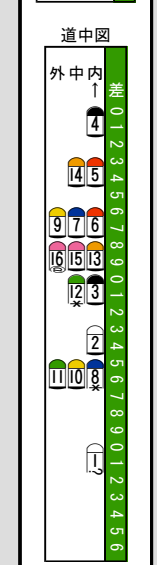

Main race table with columns for race number (16-1), horse name, jockey, and other details.

Table with columns for race number (41-32), horse name, jockey, and other details.

Table with columns for race number (16-1), horse name, jockey, and other details.

Table with columns for horse name, parent, and other details.

Table with columns for horse name, parent, and other details.

Table with columns for horse name, parent, and other details.

Table with columns for horse name, parent, and other details.