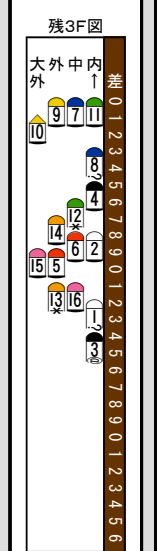

Table of race participants including horse names (e.g., ディーブプラネット, ジェベルムーサ), jockeys, and trainers. Includes columns for horse number, name, jockey, and trainer.

Table with columns for horse number, name, sex, age, and color. Includes the term '枠番' (stall number).

Main performance data table with columns for horse number, name, jockey, and various performance metrics like win/loss records, odds, and race times.

Table with columns for horse number, name, sex, age, and color. Includes the term '母' (mother).

Large table of race results and statistics, including columns for horse number, name, jockey, and various performance metrics like win/loss records, odds, and race times.

Table with columns for horse number, name, sex, age, and color. Includes the term '母' (mother).