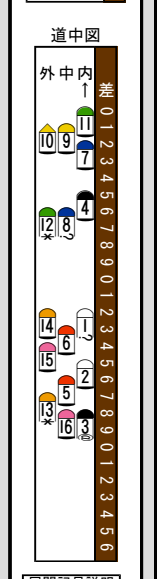

Table of race participants including horse names (e.g., ディーブプラネット, ジェベルムーサ), jockeys, and trainers. Includes columns for horse number, name, jockey, and trainer.

Table with columns for horse number, name, sex, age, and color. Includes the term '枠番' (stall number).

Main performance data table with columns for horse number, name, jockey, and various performance metrics like win/loss records, odds, and race times.

Table with columns for horse number, name, sex, age, and color. Includes the term '母' (mother).

Large table of race results and statistics, including columns for horse number, name, jockey, and various performance metrics like win/loss records, odds, and race times.

Table with columns for horse number, name, sex, age, and color. Includes the term '母' (mother).