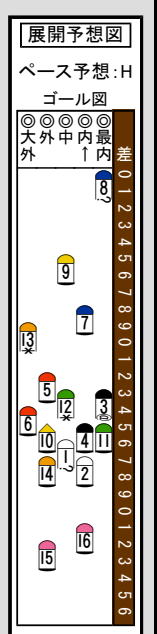

Table of race participants including horse names (e.g., ディーブプラネット, ジェベルムーサ), jockeys, and trainers. Includes columns for horse number, name, jockey, and trainer.

Table with columns for horse number, name, sex, age, and color. Includes the term '枠番' (stall number).

Main performance data table with columns for horse number, name, jockey, and various performance metrics like win/loss records, odds, and race times.

Table with columns for horse number, name, sex, age, and color. Includes the term '母' (mother).

Large table of race results and statistics, including columns for horse number, name, jockey, and various performance metrics like win/loss records, odds, and race times.

Table with columns for horse number, name, sex, age, and color. Includes the term '母' (mother).