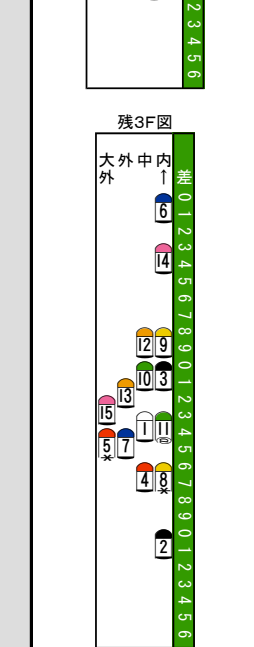

Table showing pair rates for various horse numbers (15 to 1) with sample size 4.

Main race card table with columns for horse number, name, jockey, and other details for horses 15 through 1.

Table with columns for horse number, name, jockey, and other details for horses 15 through 1.

Table containing detailed statistics and performance data for horses 15 through 1, including race times and distances.

Table containing detailed statistics and performance data for horses 15 through 1, including race times and distances.

Main table containing detailed statistics and performance data for horses 15 through 1, including race times and distances.

Table containing detailed statistics and performance data for horses 15 through 1, including race times and distances.