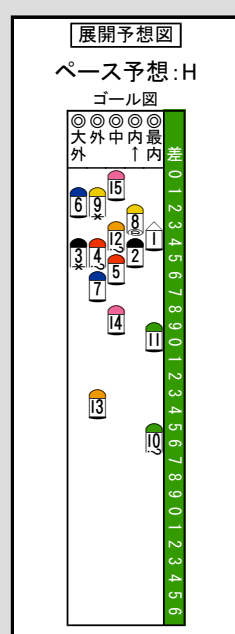

Table with columns 15-1 and rows 10-1 showing win/loss percentages for each horse number.

Main race table with columns for horse numbers 15-1 and rows for horse names, jockeys, and other details.

Table with columns for horse number, name, sex, age, weight, and other statistics.

Table with columns for horse numbers 74-7 and rows for various performance metrics and statistics.

Table with columns for horse number, name, and various performance metrics.

Main results table with columns for race names (e.g., 大坂杯, 天皇賞), horse numbers, names, jockeys, and winning times.

Table with columns for race name, horse number, name, and various performance metrics.

道中図 (Mid-Race Diagram) and 展開記号説明 (Development Symbol Explanation) section.

万全を期す為、当日の発走時刻、出走馬、斤量、騎手、枠順等は、JRA発行のものに照合してください。本紙からの複製、転載、システムの転用を禁ずる。