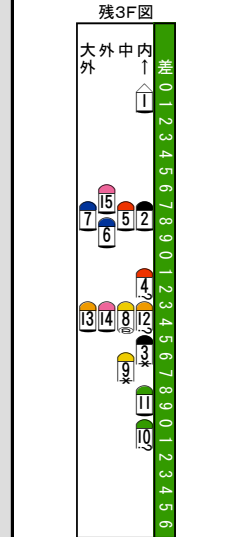

Table with columns 15-1 and rows 10-1 showing win/loss percentages for each horse number.

Main race table with columns for horse numbers 15-1 and rows for horse names, jockeys, and other details.

Table with columns for horse number, name, sex, age, weight, and other statistics.

Table with columns for horse numbers 74-7 and rows for various performance metrics and statistics.

Table with columns for horse number, name, and various performance metrics.

Main results table with columns for race names (e.g., 大坂杯, 天皇賞), horse numbers, names, jockeys, and winning times.

Table with columns for race name, horse number, name, and various performance metrics.

道中図 (Mid-Race Diagram) and 展開記号説明 (Development Symbol Explanation) section.

万全を期す為、当日の発走時刻、出走馬、斤量、騎手、枠順等は、JRA発行のものに照合してください。本紙からの複製、転載、システムの転用を禁ずる。