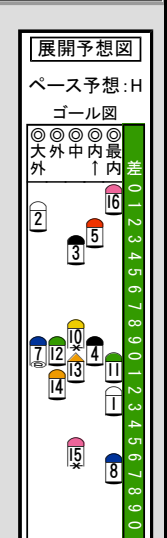

馬番別連対率 (サンプル数:7) 上段:馬番 下段:連対率

Main race table with columns for horse number, name, jockey, and trainer. Includes entries like フォーティン, カムライ, ペルサー, etc.

Performance statistics table including columns for race number, horse name, jockey, and various performance metrics like time and distance.

Large table of race results and statistics, organized by race number (1-16). Includes columns for race name, horse name, jockey, and performance data.

Right sidebar containing track diagrams for various races and a legend for race symbols and notations.