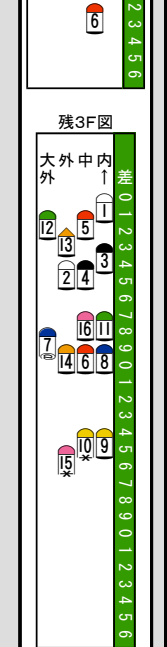

馬番別連対率 (サンプル数:7) 上段:馬番 下段:連対率

Main race table with columns for horse number, name, jockey, and trainer. Includes entries like フォーティン, カムライ, ペルサー, etc.

Performance statistics table including columns for race number, horse name, jockey, and various performance metrics like time and distance.

Large table of race results and statistics, organized by race number (1-16). Includes columns for race name, horse name, jockey, and performance data.

Right sidebar containing track diagrams for various races and a legend for race symbols and notations.