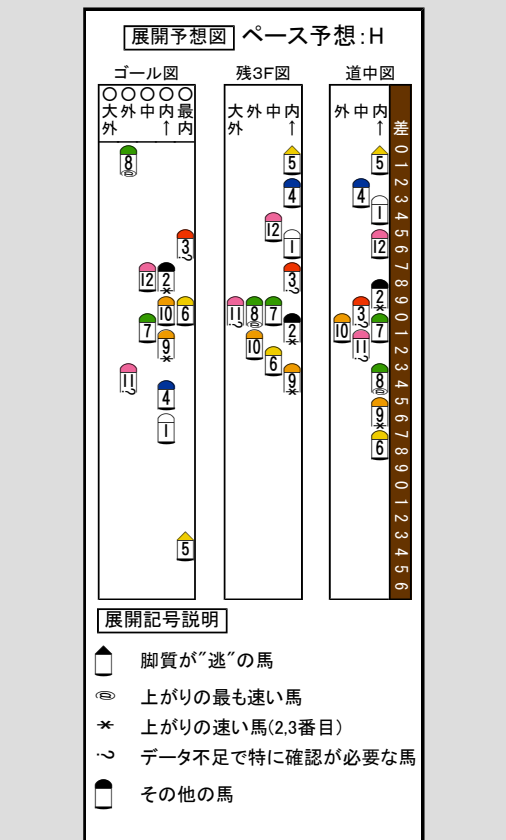

Table showing win and place percentages for various horse numbers (1-15).

Main race card table with columns for horse number, name, jockey, and other details.

Table with columns for horse number, name, sex, age, and color.

馬具コード表 (Saddle Code Table) listing various equipment items like blinkers, nosebands, and their codes.

Table containing performance metrics such as IDM (Informational Data Matrix) and various statistics for each horse.

Table with columns for horse number, name, and performance indicators.

馬具表記欄に記載している馬の状態 (Horse Status Table) listing specific equipment and the horse's condition.

Main race results table showing the order of finish, winning times, and detailed statistics for all participants.

Table with columns for horse number, name, and race results.

Disclaimer text regarding the accuracy of the data and the use of the information.