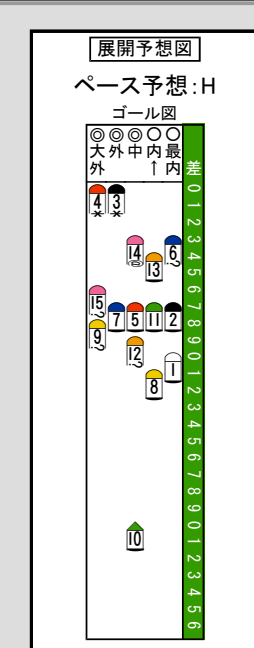

Main table containing race details, horse names, jockeys, and performance data for the 11th race.

Information table (IDM) with columns for horse name, jockey, and various performance metrics.

Legend and explanation for symbols used in the diagrams and tables.