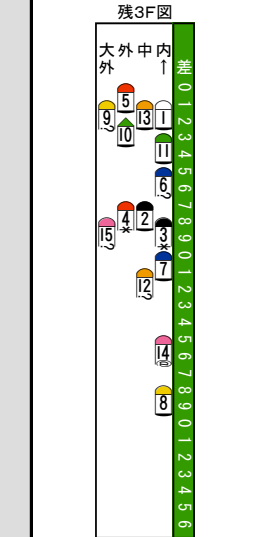

Main table containing race details, horse names, jockeys, and performance data for the 11th race.

Information table (IDM) with columns for horse name, jockey, and various performance metrics.

Legend and explanation for symbols used in the diagrams and tables.