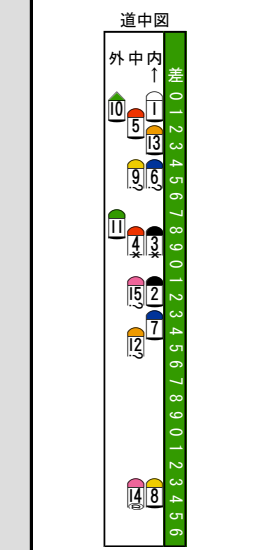

Main table containing race details, horse names, jockeys, and performance data for the 11th race.

Information table (IDM) with columns for horse name, jockey, and various performance metrics.

Legend and explanation for symbols used in the diagrams and tables.