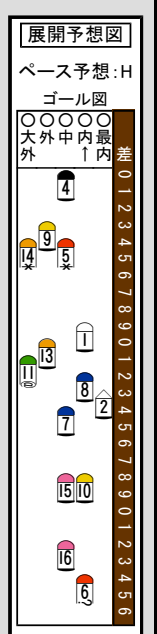

Main race table with columns for race number (16-1), horse name, jockey, and other details.

馬番 (Horse Number) table with columns for horse name, parent, and sex.

馬番別連対率 (Horse Number Pairing Rate) table with columns for horse number and various performance metrics.

IDM (Information) table with columns for horse name, jockey, and other details.

Main race table with columns for race number (713-1), horse name, jockey, and other details.

競走得欄の説明 (Race Record Explanation) table with columns for race number, date, and other details.