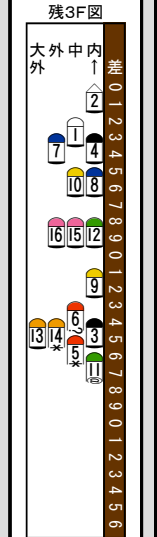

Main race table with columns for race number (16-1), horse name, jockey, and other details.

馬番 (Horse Number) table with columns for horse name, parent, and sex.

馬番別連対率 (Horse Number Pairing Rate) table with columns for horse number and various performance metrics.

IDM (Information) table with columns for horse name, jockey, and other details.

Main race table with columns for race number (713-1), horse name, jockey, and other details.

競走得欄の説明 (Race Record Explanation) table with columns for race number, date, and other details.