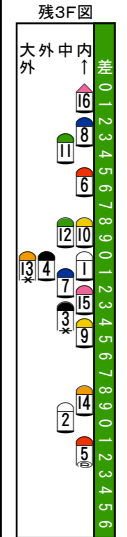

Main race table with columns for race number (16-1), horse name, jockey, and other details.

Summary table with columns for horse number, name, sex, age, and other statistics.

Performance analysis table with columns for race number, horse name, and various performance metrics.

Additional summary table with columns for horse number, name, and performance data.

Main race table for the second race (16-1), including horse names, jockeys, and race details.

Summary table for the second race, including horse numbers, names, and performance statistics.

展開記号説明 (Race Development Symbol Explanation) table with various symbols and their meanings.

万全を期す為、当日の発走時刻、出走馬、斤量、騎手、枠順等は、JRA発行のものに照合してください。本紙からの複製、転載、システムの転用を禁ずる。