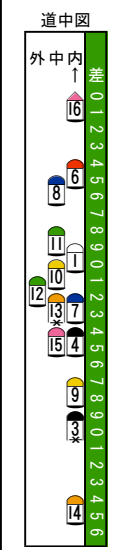

Main race table with columns for race number (16-1), horse name, jockey, and other details.

Summary table with columns for horse number, name, sex, age, and other statistics.

Performance analysis table with columns for race number, horse name, and various performance metrics.

Additional summary table with columns for horse number, name, and performance data.

Main race table for the second race (16-1), including horse names, jockeys, and race details.

Summary table for the second race, including horse numbers, names, and performance statistics.

展開記号説明 (Race Development Symbol Explanation) table with various symbols and their meanings.

万全を期す為、当日の発走時刻、出走馬、斤量、騎手、枠順等は、JRA発行のものに照合してください。本紙からの複製、転載、システムの転用を禁ずる。