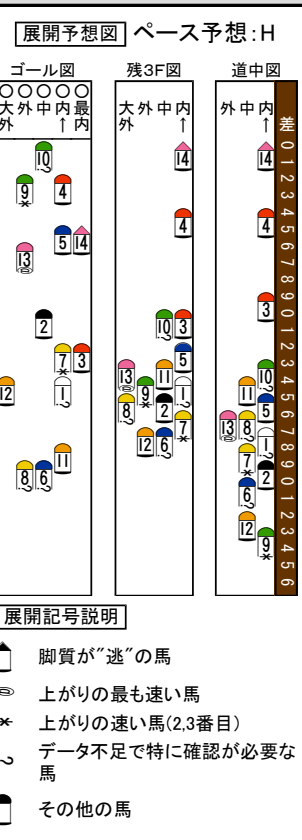

Table showing horse numbers and their corresponding pair rates for the race.

Main race results table with columns for horse number, name, jockey, weight, and performance data across various race stages.

Table containing horse statistics, including age, sex, color, and performance metrics like '過去成績集計' and '競走成績欄の説明'.

Table with '蹄コード表' (Hoof code table) and '馬体コード表' (Body code table) showing various codes and their meanings.

Table with '展開記号説明' (Development symbol explanation) and '競走成績欄の説明' (Race result column explanation) detailing symbols used in the race analysis.

万全を期す為、当日の発走時刻、出走馬、斤量、騎手、枠順等は、JRA発行のものと同照してください。本紙からの複製、転載、システムの転用を禁ずる。