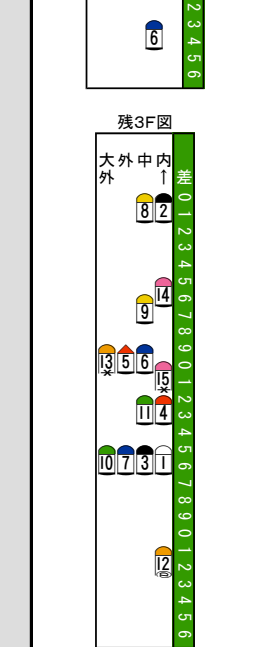

Table with 15 columns and 2 rows showing race statistics and odds.

Main race table with columns for race number (15-1), horse name, jockey, and other details.

Table with columns for horse name, sex, age, weight, and other attributes.

Table with columns for race number (66-60), horse name, jockey, and performance data.

Table with columns for horse name, sex, age, weight, and other attributes.

Main race table with columns for race number (917-1), horse name, jockey, and other details.

Table with columns for horse name, sex, age, weight, and other attributes.

万全を期す為、当日の発走時刻、出走馬、斤量、騎手、枠順等は、JRA発行のものに照合してください。本紙からの複製、転載、システムの転用を禁ずる。