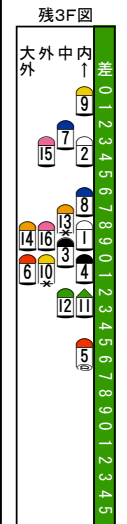

Main race table with columns for race number (16-1), horse name, jockey, and other details.

Table with columns for race number (38-36), horse name, jockey, and performance data.

Table with columns for race number (824, 113, 父産駒, etc.), horse name, jockey, and performance data.

展開記号説明 (Expansion Symbol Explanation) listing various symbols and their meanings.

万全を期す為、当日の発走時刻、出走馬、斤量、騎手、枠順等は、JRA発行のものに照合してください。本紙からの複製、転載、システムの転用を禁ずる。