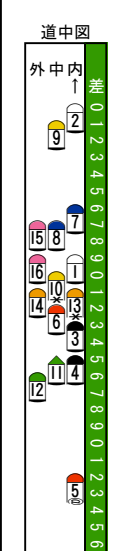

Main race table with columns for race number (16-1), horse name, jockey, and other details.

Table with columns for race number (38-36), horse name, jockey, and performance data.

Table with columns for race number (824, 113, 父産駒, etc.), horse name, jockey, and performance data.

展開記号説明 (Expansion Symbol Explanation) listing various symbols and their meanings.

万全を期す為、当日の発走時刻、出走馬、斤量、騎手、枠順等は、JRA発行のものに照合してください。本紙からの複製、転載、システムの転用を禁ずる。