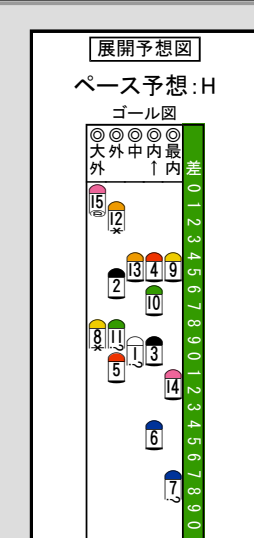

Table with columns for race numbers (15-1) and horse names (e.g., ワールドエース, ロゴタイプ, ミッキードリーム).

Table with columns for horse details: 母名, 父名, 性, 年齢, 斤量, 騎手, 成績, etc.

Main data table containing performance metrics, odds, and other statistics for each horse.

Table with columns for 'IDM' (Information) and '本紙' (Main Paper) related data.

Table with columns for '残3F図' (Last 3 Furlongs Diagram) and '道中図' (Mid-Course Diagram).

Large table listing various race events, including names like 東京優駿, 札幌記念, 都大路, and associated odds and details.