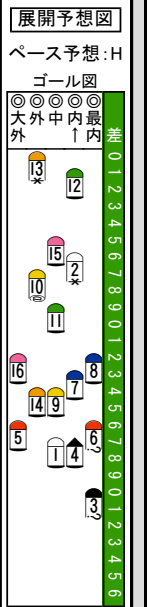

Main race table with columns for race number (16-1), horse name, jockey, and other details.

馬番 (Horse Number) table with columns for horse name, parent, and sex.

Performance data table with columns for race number, horse name, and various performance metrics.

IDM (Information) table with columns for horse name, jockey, and performance data.

Large table of race results and statistics, including horse names, jockeys, and performance metrics.

競走成績欄の説明 (Race Results Section Explanation) table with columns for race number, horse name, and jockey.

展開記号説明 (Race Development Symbol Explanation) table with columns for symbols and their meanings.

万全を期す為、当日の発走時刻、出走馬、斤量、騎手、枠順等は、JRA発行のものと同照してください。本紙からの複製、転載、システムの転用を禁ずる。