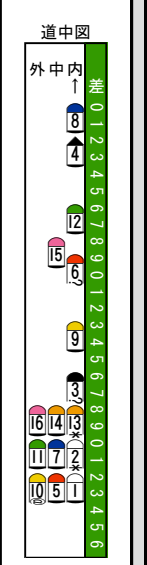

Main race table with columns for race number (16-1), horse name, jockey, and other details.

馬番 (Horse Number) table with columns for horse name, parent, and sex.

Performance data table with columns for race number, horse name, and various performance metrics.

IDM (Information) table with columns for horse name, jockey, and performance data.

Large table of race results and statistics, including horse names, jockeys, and performance metrics.

競走成績欄の説明 (Race Results Section Explanation) table with columns for race number, horse name, and jockey.

展開記号説明 (Race Development Symbol Explanation) table with columns for symbols and their meanings.

万全を期す為、当日の発走時刻、出走馬、斤量、騎手、枠順等は、JRA発行のものと同照してください。本紙からの複製、転載、システムの転用を禁ずる。