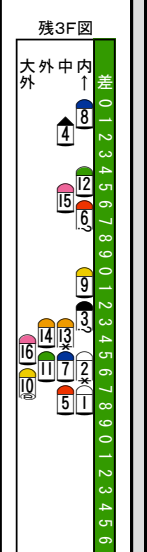

Main race table with columns for race number (16-1), horse name, jockey, and other details.

馬番 (Horse Number) table with columns for horse name, parent, and sex.

Performance data table with columns for race number, horse name, and various performance metrics.

IDM (Information) table with columns for horse name, jockey, and performance data.

Large table of race results and statistics, including horse names, jockeys, and performance metrics.

競走成績欄の説明 (Race Results Section Explanation) table with columns for race number, horse name, and jockey.

展開記号説明 (Race Development Symbol Explanation) table with columns for symbols and their meanings.

万全を期す為、当日の発走時刻、出走馬、斤量、騎手、枠順等は、JRA発行のものと同照してください。本紙からの複製、転載、システムの転用を禁ずる。