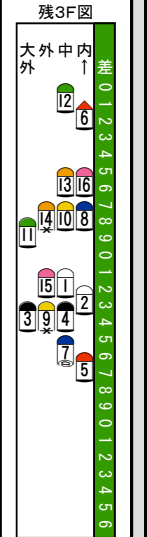

Main race table with columns for race number (16-1), horse name, jockey, and other details.

馬番 (Horse Number) table with columns for horse name, parent, and other information.

Performance and statistics table with columns for race number, horse name, jockey, and various performance metrics.

IDM (Information) table with columns for horse name, jockey, and performance data.

Main race table for the second race, including horse names, jockeys, and performance data.

IDM (Information) table for the second race, including horse names and performance metrics.

展開記号説明 (Development Symbol Explanation) table with columns for symbols and their meanings.

万全を期す為、当日の発走時刻、出走馬、斤量、騎手、枠順等は、JRA発行のものと同照してください。本紙からの複製、転載、システムの転用を禁ずる。