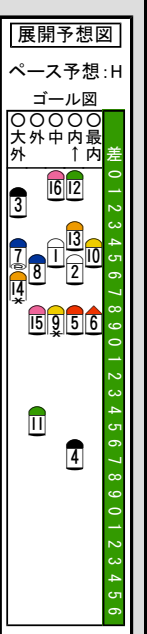

Main race table with columns for race number (16-1), horse name, jockey, and other details.

馬番 (Horse Number) table with columns for horse name, parent, and other information.

Performance and statistics table with columns for race number, horse name, jockey, and various performance metrics.

IDM (Information) table with columns for horse name, jockey, and performance data.

Main race table for the second race, including horse names, jockeys, and performance data.

IDM (Information) table for the second race, including horse names and performance metrics.

展開記号説明 (Development Symbol Explanation) table with columns for symbols and their meanings.

万全を期す為、当日の発走時刻、出走馬、斤量、騎手、枠順等は、JRA発行のものと同照してください。本紙からの複製、転載、システムの転用を禁ずる。