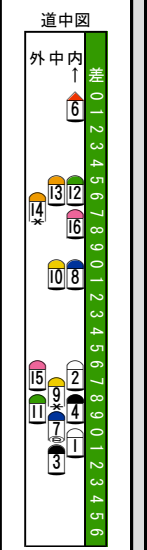

Main race table with columns for race number (16-1), horse name, jockey, and other details.

馬番 (Horse Number) table with columns for horse name, parent, and other information.

Performance and statistics table with columns for race number, horse name, jockey, and various performance metrics.

IDM (Information) table with columns for horse name, jockey, and performance data.

Main race table for the second race, including horse names, jockeys, and performance data.

IDM (Information) table for the second race, including horse names and performance metrics.

展開記号説明 (Development Symbol Explanation) table with columns for symbols and their meanings.

万全を期す為、当日の発走時刻、出走馬、斤量、騎手、枠順等は、JRA発行のものと同照してください。本紙からの複製、転載、システムの転用を禁ずる。