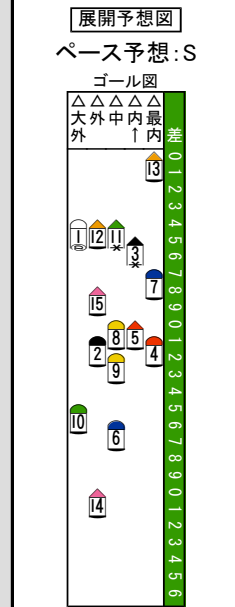

Main table containing race details, horse names, jockeys, and performance data for the 2-year-old open race.

展開記号説明 (Expansion Symbol Explanation) defining symbols for horse status like '逃げ' (escape) or '上りの最も速い馬' (fastest in the stretch).