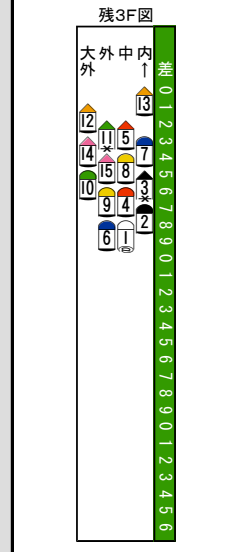

Main table containing race details, horse names, jockeys, and performance data for the 2-year-old open race.

展開記号説明 (Expansion Symbol Explanation) defining symbols for horse status like '逃げ' (escape) or '上りの最も速い馬' (fastest in the stretch).