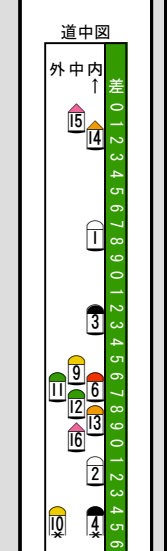

Main table containing race details for 16 horses, including names, jockeys, trainers, and performance data across various race types.

Information table (情報) containing details for each horse, such as parentage, weight, and performance metrics.

Legend and notes (展開記号説明) explaining symbols used in the race diagrams and information table.

万全を期す為、当日の発走時刻、出走馬、斤量、騎手、枠順等は、JRA発行のものと同照してください。本紙からの複製、転載、システムの転用を禁ずる。