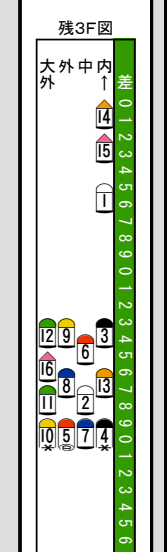

Main table containing race details for 16 horses, including names, jockeys, trainers, and performance data across various race types.

Information table (情報) containing details for each horse, such as parentage, weight, and performance metrics.

Legend and notes (展開記号説明) explaining symbols used in the race diagrams and information table.

万全を期す為、当日の発走時刻、出走馬、斤量、騎手、枠順等は、JRA発行のものと同照してください。本紙からの複製、転載、システムの転用を禁ずる。