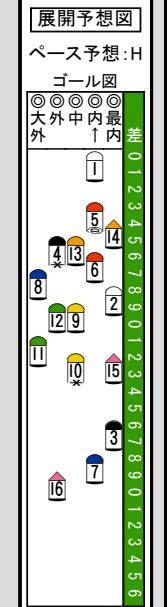

Main table containing race details for 16 horses, including names, jockeys, trainers, and performance data across various race types.

Information table (情報) containing details for each horse, such as parentage, weight, and performance metrics.

Legend and notes (展開記号説明) explaining symbols used in the race diagrams and information table.

万全を期す為、当日の発走時刻、出走馬、斤量、騎手、枠順等は、JRA発行のものと同照してください。本紙からの複製、転載、システムの転用を禁ずる。