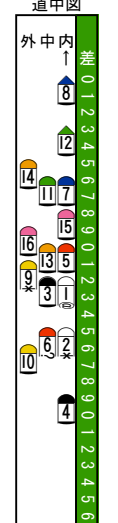

Table with columns for race number (16-1), horse name, jockey, and other details.

Table with columns for race number (67-70), horse name, jockey, and other details.

Main table with columns for race number (422-1), horse name, jockey, and other details.

Table with columns for horse name, parent, and other details.

Table with columns for horse name, parent, and other details.

Table with columns for horse name, parent, and other details.

万全を期す為、当日の発走時刻、出走馬、斤量、騎手、枠順等は、JRA発行のものに照合してください。本紙からの複製、転載、システムの転用を禁ずる。