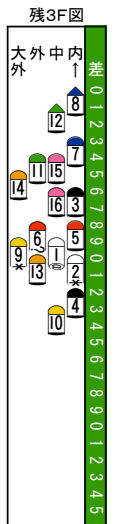

Table with columns for race number (16-1), horse name, jockey, and other details.

Table with columns for race number (67-70), horse name, jockey, and other details.

Main table with columns for race number (422-1), horse name, jockey, and other details.

Table with columns for horse name, parent, and other details.

Table with columns for horse name, parent, and other details.

Table with columns for horse name, parent, and other details.

万全を期す為、当日の発走時刻、出走馬、斤量、騎手、枠順等は、JRA発行のものに照合してください。本紙からの複製、転載、システムの転用を禁ずる。