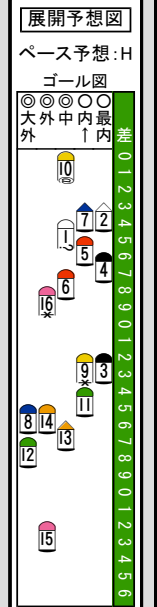

Main race table with columns for race number (16-1), horse name, jockey, and other details.

馬番 (Horse Number) table with columns for horse name, parent, and sex.

過去成績集計 (Past Performance Summary) table with columns for race number, horse name, and performance metrics.

IDM (Information) table with columns for horse name, jockey, and performance data.

Main race table with columns for race number (16-1), horse name, jockey, and other details.

競走成績欄の説明 (Race Results Column Explanation) table with columns for race number, horse name, and performance data.