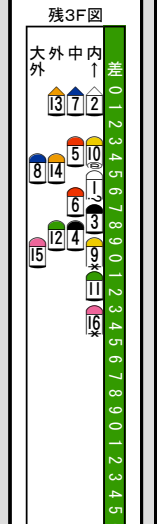

Main race table with columns for race number (16-1), horse name, jockey, and other details.

馬番 (Horse Number) table with columns for horse name, parent, and sex.

過去成績集計 (Past Performance Summary) table with columns for race number, horse name, and performance metrics.

IDM (Information) table with columns for horse name, jockey, and performance data.

Main race table with columns for race number (16-1), horse name, jockey, and other details.

競走成績欄の説明 (Race Results Column Explanation) table with columns for race number, horse name, and performance data.