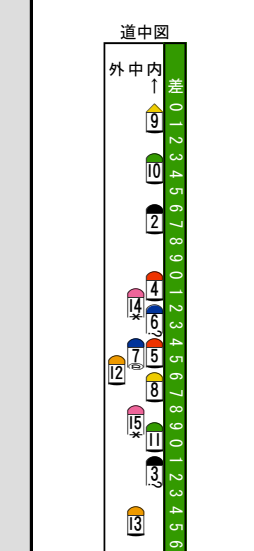

Table with columns 15-1 and rows 13-19 showing win/loss rates for various horse numbers.

Main table containing race details for 15 horses, including names, jockeys, and performance data.

Table with columns for horse number, name, and various performance metrics like win/loss percentages.