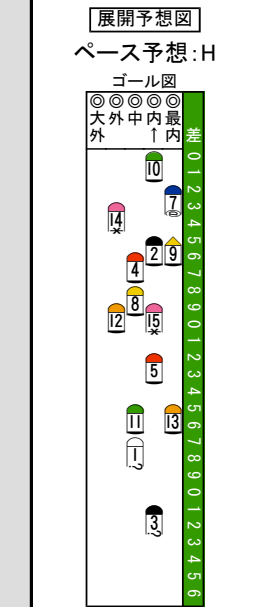

Table with columns 15-1 and rows 13-19 showing win/loss rates for various horse numbers.

Main table containing race details for 15 horses, including names, jockeys, and performance data.

Table with columns for horse number, name, and various performance metrics like win/loss percentages.

展開記号説明 (Race Development Symbol Explanation) detailing symbols for favorite, fastest, and other horses.

万全を期す為、当日の発走時刻、出走馬、斤量、騎手、枠順等は、JRA発行のものと同照合してください。本紙からの複製、転載、システムの転用を禁ずる。