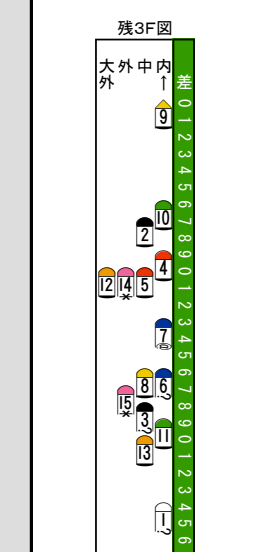

Table with columns 15-1 and rows 13-19 showing win/loss rates for various horse numbers.

Main table containing race details for 15 horses, including names, jockeys, and performance data.

Table with columns for horse number, name, and various performance metrics like win/loss percentages.

展開記号説明 (Race Development Symbol Explanation) detailing symbols for favorite, fastest, and other horses.

万全を期す為、当日の発走時刻、出走馬、斤量、騎手、枠順等は、JRA発行のものと同照合してください。本紙からの複製、転載、システムの転用を禁ずる。