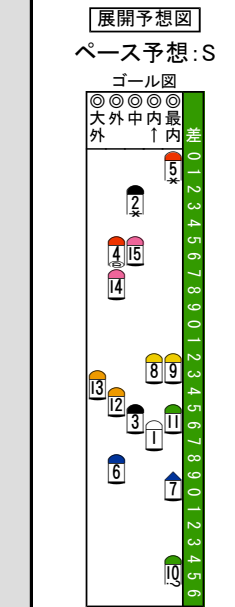

Table with columns 15-1 for horse numbers and rows for win/loss rates.

Main race table with columns for horse number, name, jockey, and other details.

Table with columns for horse number, name, sex, age, weight, and other stats.

Table with columns for horse number, name, jockey, and various performance metrics like win/loss rates.

Table with columns for horse number, name, sex, age, weight, and other stats.

Main race table with columns for horse number, name, jockey, and other details.

Table with columns for horse number, name, sex, age, weight, and other stats.

万全を期す為、当日の発走時刻、出走馬、斤量、騎手、枠順等は、JRA発行のものに照合してください。本紙からの複製、転載、システムの転用を禁ずる。