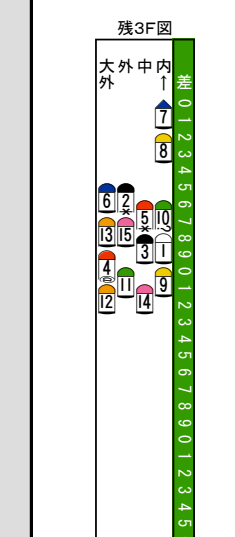

Table with columns 15-1 for horse numbers and rows for win/loss rates.

Main race table with columns for horse number, name, jockey, and other details.

Table with columns for horse number, name, sex, age, weight, and other stats.

Table with columns for horse number, name, jockey, and various performance metrics like win/loss rates.

Table with columns for horse number, name, sex, age, weight, and other stats.

Main race table with columns for horse number, name, jockey, and other details.

Table with columns for horse number, name, sex, age, weight, and other stats.

万全を期す為、当日の発走時刻、出走馬、斤量、騎手、枠順等は、JRA発行のものに照合してください。本紙からの複製、転載、システムの転用を禁ずる。