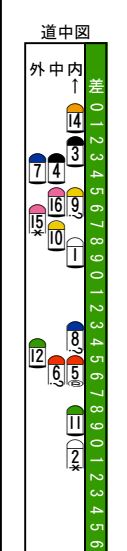

Main race table with columns for race number (16-1), horse name, jockey, and other details.

Summary table for the race, including horse names, jockeys, and performance metrics.

Table with 16 columns and 16 rows, likely representing race results or performance data.

Table with 16 columns and 16 rows, likely representing race results or performance data.

Main table containing race results, including horse names, jockeys, and various statistics.

Table with 16 columns and 16 rows, likely representing race results or performance data.