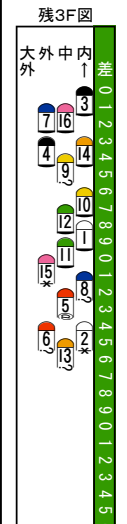

Main race table with columns for race number (16-1), horse name, jockey, and other details.

Summary table for the race, including horse names, jockeys, and performance metrics.

Table with 16 columns and 16 rows, likely representing race results or performance data.

Table with 16 columns and 16 rows, likely representing race results or performance data.

Main table containing race results, including horse names, jockeys, and various statistics.

Table with 16 columns and 16 rows, likely representing race results or performance data.